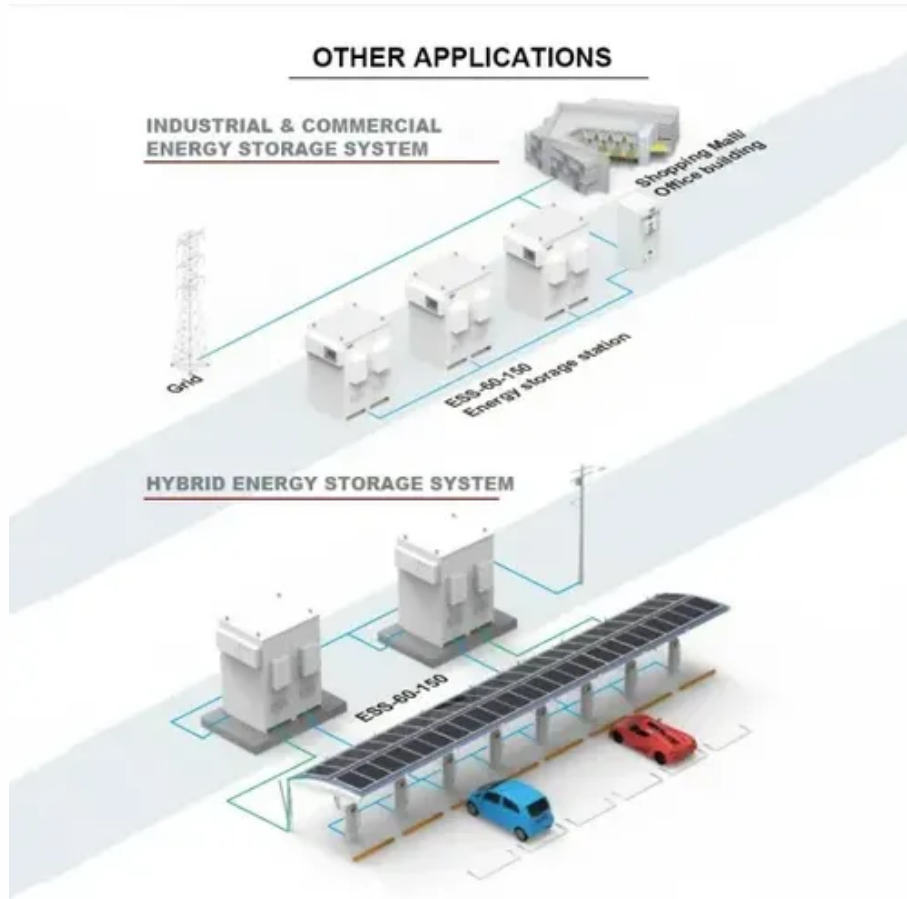

Athens solar container outdoor power BESS

Athens solar container outdoor power BESS

[1MW 3MWh Container BESS Outdoor Lithium Battery Energy Storage ...](#)

A : Yes. Connects via PCS to PV, loads, grid. Excess PV power stores; insufficient PV power (cloudy/night) discharges to supplement.

[Plug and Play Outdoor BESS Container 300kw 500kw PCS Solar ...](#)

Key attributes Solar Panel Type Half Cell 450/550/600W Mono Solar Panel Controller Type MPPT Free installation service Yes Place of Origin China Load Power (W) 100kw/300kw/500kw, 1000kw Pre ...

[Battery energy storage system \(BESS\) container. BESS container -](#)

The system has an IP55 rating and C4 anti-corrosion level, making it suitable for outdoor use. Its plug-and-play design, along with modular and parallel connections, allows for easy expansion and ...

ESS

Outdoor BESS Cabinet & Container

BESS Container, Container BESS, 1MW Container, Energy Storage Container, BESS Cabinet, Energy storage Cabinet, outdoor cabinet

Athens Outdoor Power Supply BESS

In simple terms, BESS acts like a battery backup, but on a much larger APIA OUTDOOR ENERGY STORAGE POWER SUPPLY BESS 500w outdoor portable energy storage power supply ...