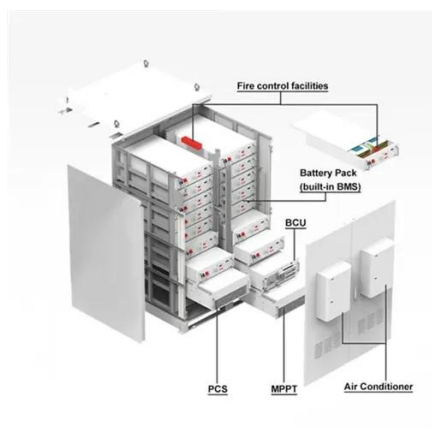

## Asuncion solar container communication station EMS Equipment Man

### [Solar container communication station flow battery 3 fans](#)

What is a mobile solar PV container? High-efficiency Mobile Solar PV Container with foldable solar panels, advanced lithium battery storage (100-500kWh) and smart energy management. Ideal for ...

### [Solar container communication station power supply BMS](#)

The solar power supply system for communication base stations is an innovative solution that utilizes solar photovoltaic power generation technology to provide electricity for communication

### [COMMUNICATION BASE STATION ENERGY STORAGE SYSTEMS , EOACC SOLAR](#)

120kW Energy Storage Container for Asunción Highway  
What is energy storage container? SCU uses standard battery modules, PCS modules, BMS, EMS, and other systems to form standard containers ...