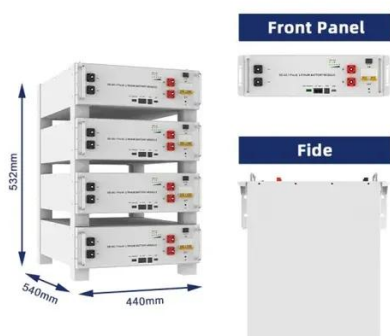

Inverters

Ensure optimal energy conversion with ARB's selection of solar inverters. Reliable solutions for efficient solar power systems.

[ATESS HPS50 50KW Hybrid Inverter - ARB Electrical Wholesalers](#)

Large capacity all-in-one hybrid inverter for commercial application
Touchscreen LCD
Quadruple capacity by paralleling 4 units
Seamless on/off grid transfer within 10 ms
Support remote ...

Sunsynk 10kW 3P Hyb Inv 48v Incl Wifi

The Sunsynk Three-Phase Hybrid Inverter is a highly efficient power management tool that allows the user to hit those parity targets by managing power-flow from multiple sources such as ...

INVERTER PART , ARB ACCESSORIES