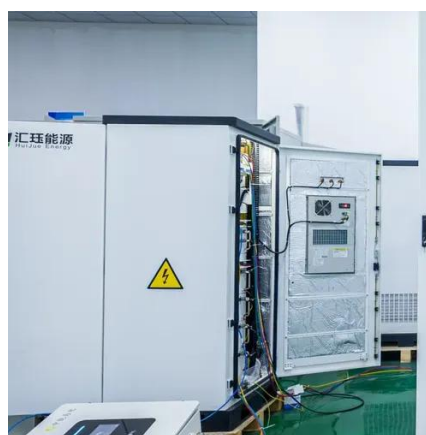

Andor container generator BESS

Andor container generator BESS

Foxtheon P500

Foxtheon P500 delivers CSC certified containerized BESS with open API integration and telematics. Easily add BESS to generator rental fleets to power construction cranes and temporary chillers while ...

[Advanced BESS Container Design and Fabrication by TLS Energy](#)

Our BESS containers are available in 10ft, 20ft, and 40ft configurations, engineered for optimized space usage, safety, and maintainability. Whether it's a standalone energy storage module ...