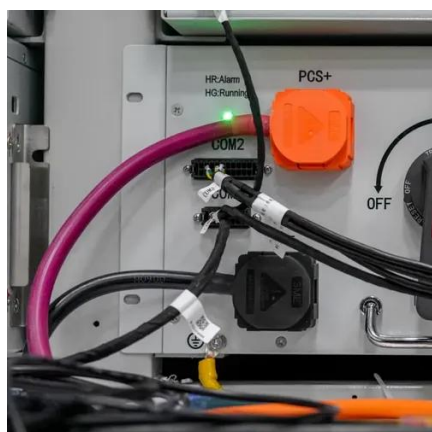

Our professional team ensures that each energy storage cabinet meets high quality standards, ensuring stable deliveries that meet customer expectations from design to manufacture.