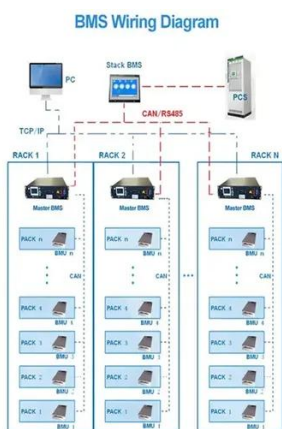

[Energy Storage Enclosures/Cabinets , Modular Design to Meet ...](#)