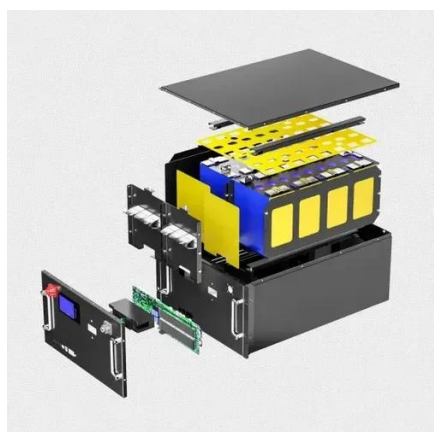

ABS offers a variety of cabinet solutions in multiple designs and modules to meet the needs of any installation. Focused on faster and easier cost-effective deployment, our enclosures protect critical ...

[PARAMARIBO+OUTDOOR+TELECOM+CABINET+10 KW ;,...](#)

PARAMARIBO+OUTDOOR+TELECOM+CABINET+10 KW, request quote, price and delivery information, for this item, Sierra Ic Inc

[Outdoor Enclosures , NEMA-Rated Telecom Cabinets , IP55, IP65](#)

We supply outdoor electrical enclosures and electrical cabinets for low-voltage switchgear and controlgear assemblies. They are manufactured to the highest standards using world-class ...