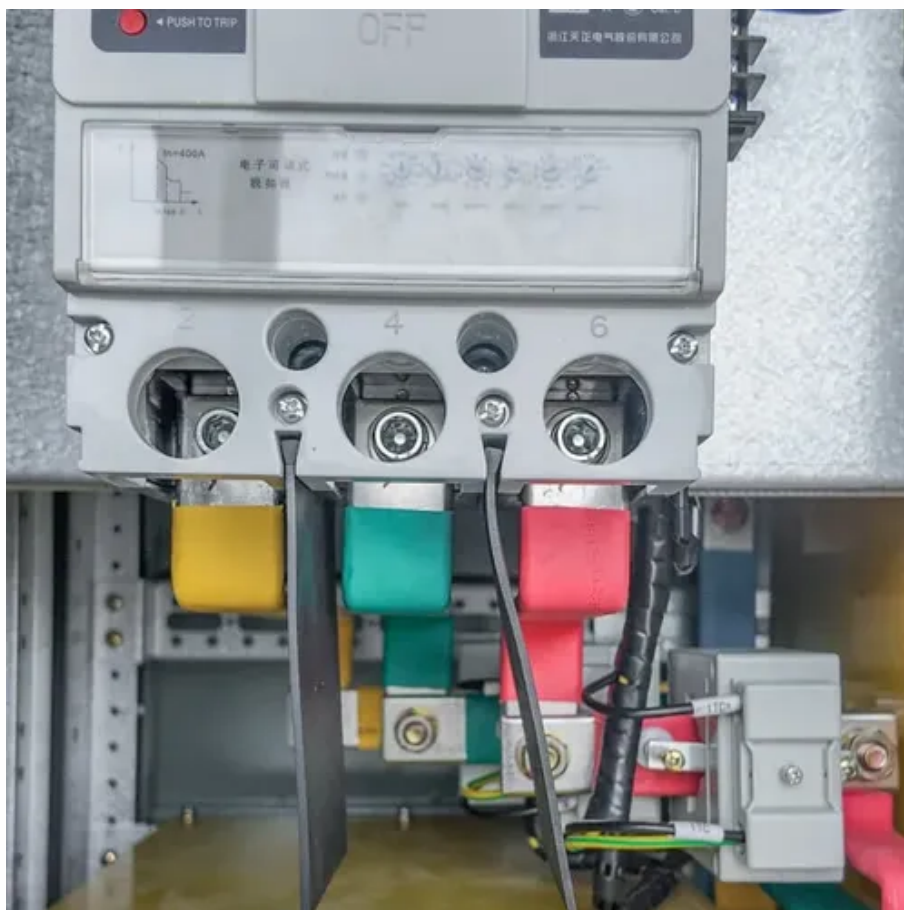

## African PV IP55 Outdoor Cabinet 600kW

LiFePO<sub>4</sub> Battery, safety

Wide temperature: -20-55°C

Modular design, easy to expand

The heating function is optional

Intelligent BMS

Cycle Life: > 6000

Warranty: 10 years