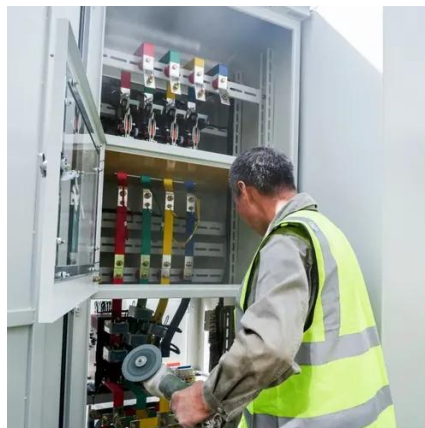

It produces a pure sine wave output. 800W pure sine wave inverter is ideal for powering small to medium-sized appliances, including lights, fans, TVs, and small refrigerators.

Amazon : 800 Watt Power Inverter

WZRELB 800W Pure Sine Wave Inverter 12V DC to 110V 120V AC Power Converter with LED Display, Off-Grid Portable Power Inverter with 2 AC Outlets for Home, RV, Truck, Camping