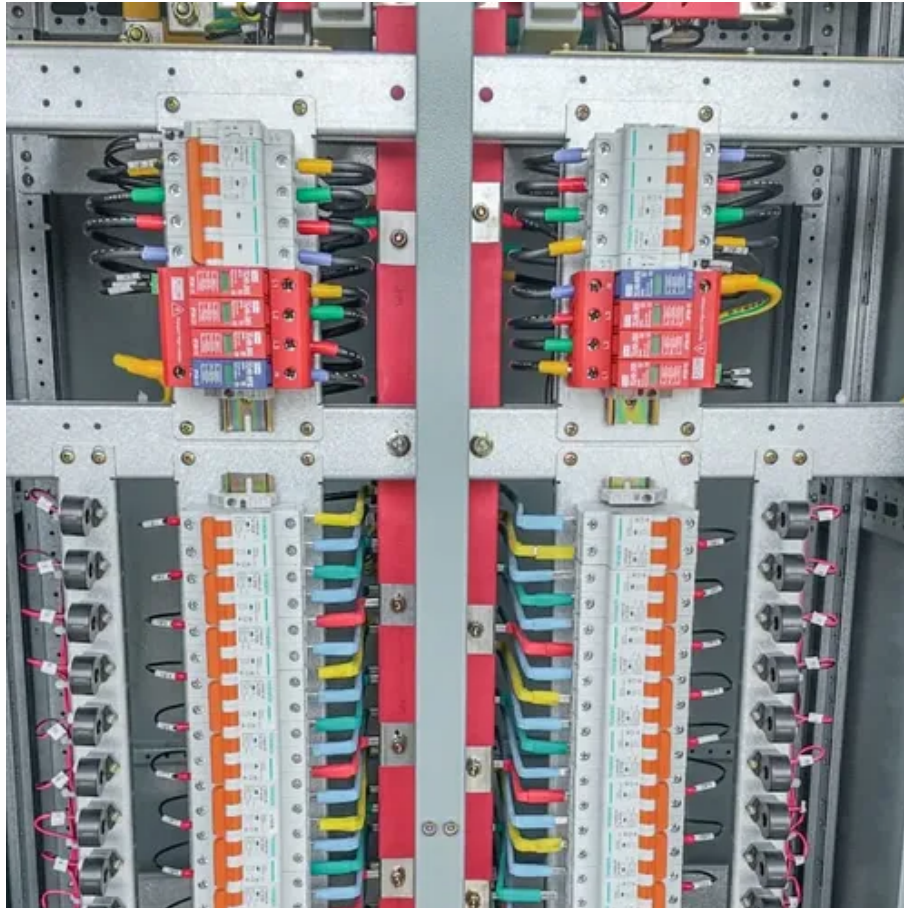

690V Industrial Cabinet Supplier