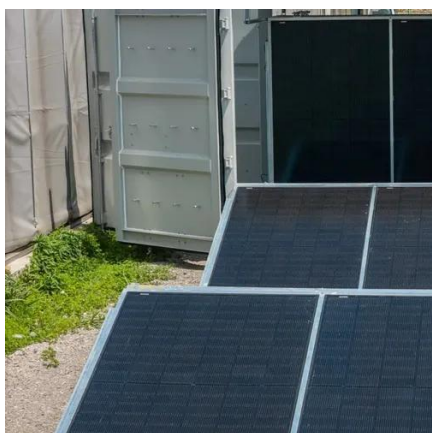

STORAGE SYSTEM