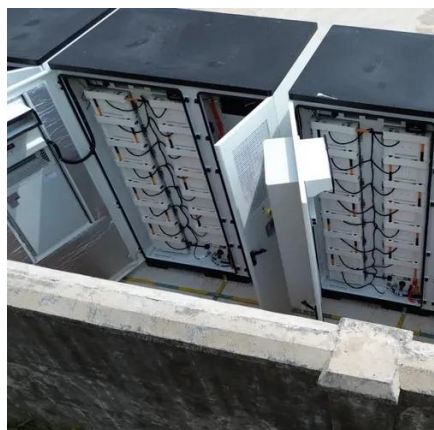

60kWh Base Station User External Energy Storage Cabinet Cooperation

60kWh Base Station User External Energy Storage Cabinet Cooperation

[60KWh energy storage enclosure \(external side mounted inverter\)](#)

[SolaX ESS-AELIO , C&I Energy Storage ESS Cabinet , 50kW/60kW](#)

Designed to support grid-tied and off-grid scenarios, the Hybrid ESS cabinet offers seamless integration and maximized space utilization, making it an ideal choice for growing energy demands.