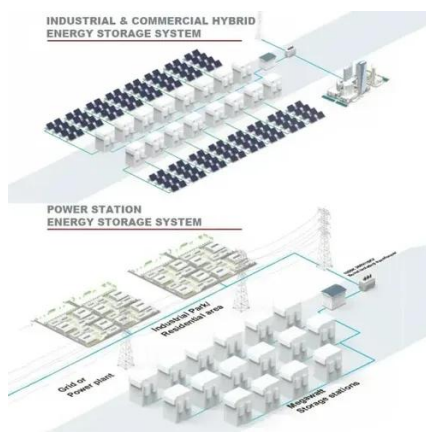

5G Macro Cells Power Solutions , EnerSys

Adding 5G radios to existing macro cell sites requires different types power and energy storage solutions. EnerSys® provides remotely managed power systems with increased density, higher ...

[5G Base Station Power Upgrade: Custom Rectifier Module Solutions ...](#)

Upgrade 5G base station power in outdoor, indoor, and shared cabinets with custom rectifier module solutions for efficient, scalable, and reliable performance.

[An optimal dispatch strategy for 5G base stations equipped with ...](#)

5G BS and battery swapping cabinets are integrated as a joint dispatch system. Optimal dispatch model is established for cost efficiency and supply-demand balance. Real-time dispatch ...

[Small Cells, Big Impact: Designing Power Solutions for 5G ...](#)

Telecommunications equipment manufacturers have taken traditional macro radio designs and shrunk them down into what's called a small cell. Small cells are smaller and cheaper than a cell tower and ...