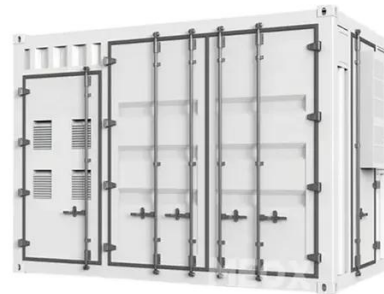

[Kabinet kluster baterai sistem penyimpanan energi surya](#)

Kabinet kluster baterai sistem penyimpanan energi surya pintar 50kW 100kWh Unit ESS Cerdas - M50-100 adalah kabinet kluster baterai daya ESS PV yang lengkap, dibuat dengan cermat ...