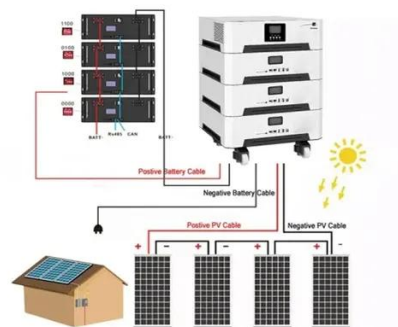

2000W Pure Sine Wave Inverter. Transform your off-grid power experience with our advanced 2000W Pure Sine Wave Inverter. Why Choose Our 2000W Pure Sine Wave Inverter?. ...