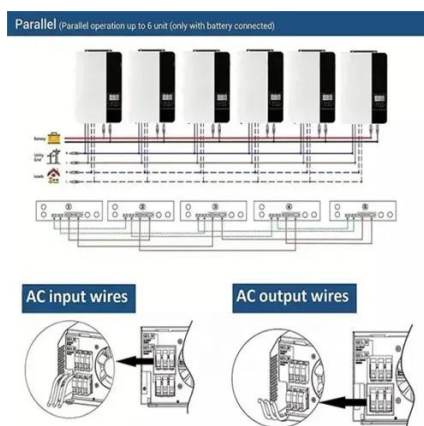

Tesla's 4680 LFP battery explained: Cheaper, safer, and made in the ...

This article explores the evolution, challenges, breakthroughs, and future implications of Tesla's 4680 battery--particularly its new LFP variant that could change the dynamics of the EV market.