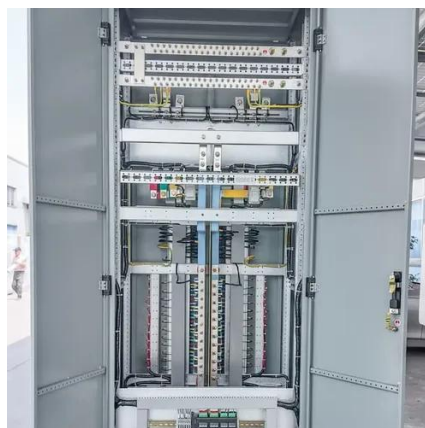

Designed with ease of use in mind, this 42U rack offers easy-to-read markings for both rack units (U) and depth, with a wide range of mounting depth adjustments (22 - 40in) that make it easy to adapt ...