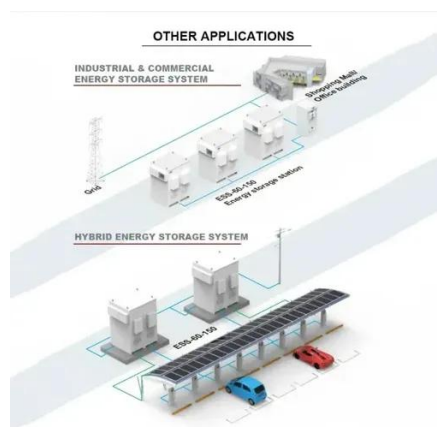

Amazon : 42u Server Rack Cabinet

Tecmojo 42U Server Rack Network Cabinet with PDU, Cooling Fans, Rack Rails, Shelf & Casters Locking Data Cabinet Enclosure for 19" Server, Networking, AV, IT Equipment, Clear Door (42U ...

Solar