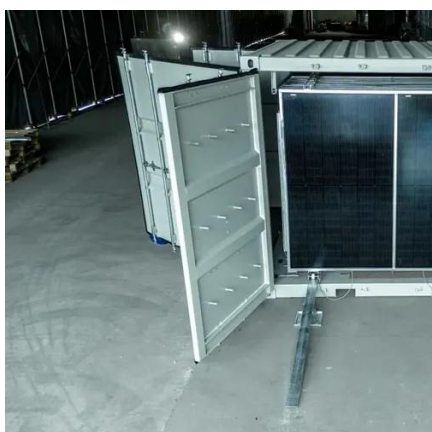

It is an Ecostruxure Micro Data Center with a 42U SX rack, providing 5kVA of power at 208V and 60 Hz. It comes pre-assembled with a shock-packaged rack, two UPS units, two switched rack PDUs, a ...

[42U IP20 Lithium Battery Energy Storage Rack Cabinet , AZE](#)

AZE's premium quality indoor battery cabinet for low voltage energy storage system, it offers reliability, value and versatility in organizing and securing your 19" standard rack-mount lithium battery.

[42U Server Rack Cabinet, Standard-Depth , Eaton](#)

The SmartRack 42U Standard-Depth Rack Enclosure Cabinet protects sensitive electronic equipment from harsh conditions that would overwhelm a typical rack enclosure, including falling dirt, dust, drips ...

42U Battery Cabinets

Find durable and reliable 42U battery cabinets for outdoor use. IP65 and IP55 rated for waterproof and dustproof protection. Perfect for telecom and solar.

Hoenergy Power