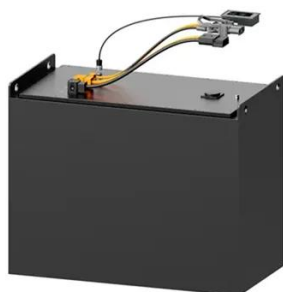

Battery Cabinet

With its spacious 42U capacity and 1-meter depth, the Linkbasic Battery Cabinet provides ample room to accommodate your battery setup while allowing for easy access and maintenance.

[Battery Cabinet - Linkbasic 42U Cabinet with Perforated Door](#)

With its spacious 42U capacity and 1-meter depth, the Linkbasic Battery Cabinet provides ample room to accommodate your battery setup while allowing for easy access and maintenance.

CR42U11001

The CR42U11001 server cabinet ships fully assembled for quick deployment and can be customized with compatible accessories to meet specific requirements. It is covered by a 5-year limited warranty.

MDC42SX5KVAT

It is an Ecostruxure Micro Data Center with a 42U SX rack, providing 5kVA of power at 208V and 60 Hz. It comes pre-assembled with a shock-packaged rack, two UPS units, two switched rack PDUs, a ...