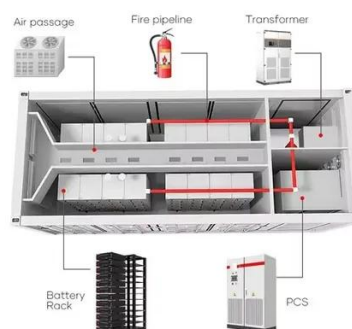

[How Are Rack Mountable Battery Backups Transforming Edge Computing](#)

A rack mountable battery backup is a compact, scalable power storage system designed to integrate into server racks. It provides uninterrupted power during outages, ensuring critical edge computing ...