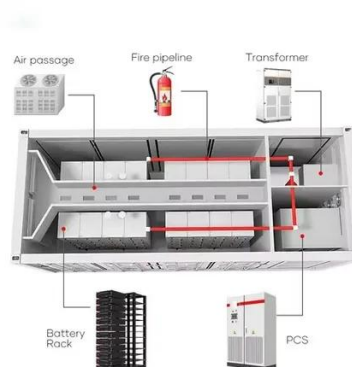

[How Are Rack Mountable Battery Backups Transforming Edge Computing](#)

A rack mountable battery backup is a compact, scalable power storage system designed to integrate into server racks. It provides uninterrupted power during outages, ensuring critical edge computing ...