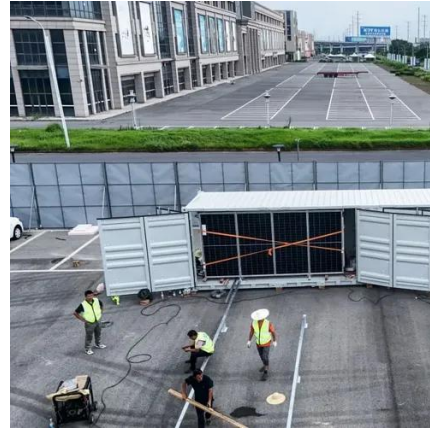

Collaborate for free with online versions of Microsoft Word, PowerPoint, Excel, and OneNote. Save documents, spreadsheets, and presentations online, in OneDrive.