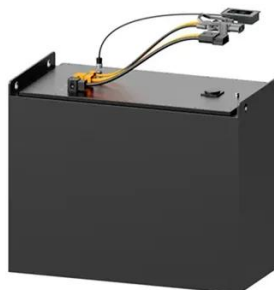

350kW solar energy storage cabinet for bridges

350kW solar energy storage cabinet for bridges

[All-in-One Energy Storage Cabinet & BESS Cabinets , Modular, ...](#)

Featuring lithium-ion batteries, integrated thermal management, and smart BMS technology, these cabinets are perfect for grid-tied, off-grid, and microgrid applications. Explore reliable, and IEC ...

[YaoundÃ© mobile energy storage container for bridges 350](#)

Alfen's TheBattery Mobile solutions reliably provide the power and energy needed for a construction site, a factory awaiting a grid connection upgrade, temporary grid services, an

350kWh C& I Energy Storage Cabinet

The 350kWh All-in-one C& I Energy Storage Cabinet features a highly integrated design with built-in BMS, EMS, and PCS. Supporting off-grid and grid use, it cuts energy costs, boosts efficiency, and ...

[Modular Energy Storage Cabinet System 150KW
350KW 500KW for ...](#)

The off-grid photovoltaic power generation system is a new type of power source that generates electricity from photovoltaic components, manages the charge and discharge of the battery through ...