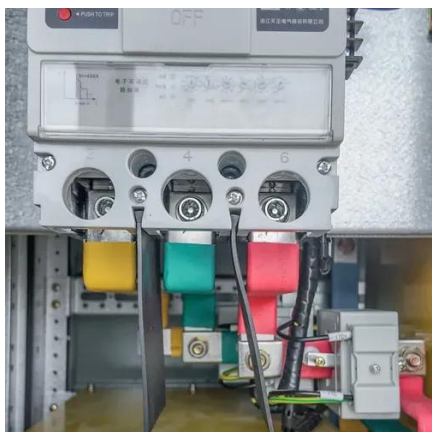

### [The 30kW Mobile Energy Storage Device: Your Power Solution On ...](#)

Enter the 30kW mobile energy storage device - the quiet rebel in renewable energy solutions. Designed for contractors, event planners, and off-grid adventurers, this article decodes ...

### [Taylor Power System Trailer Mounted Mobile Generator , Model TM ...](#)

The Taylor Power Trailer Mounted Mobile Generator TM30 is a highly efficient and durable power solution designed for mobile applications. Powered by a Kohler Tier 4F diesel engine, this generator ...