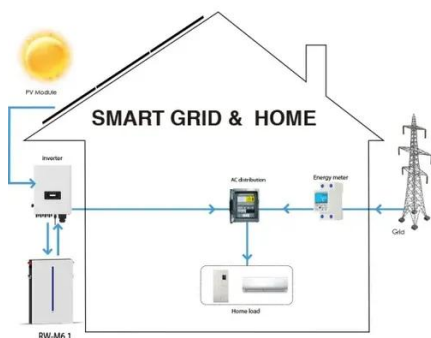

[BASE STATION COMMUNICATION ENERGY STORAGE](#)

How powerful is the battery energy storage system for the Democratic Republic of Congo s communication base station

[Orange and Vodacom create a joint venture to expand network ...](#)

Orange and Vodacom have joined hands to form, a first of its kind, rural towerco partnership in Africa. Through this partnership, the companies will collaborate to build, own, and ...

[COMMUNICATION BASE STATION DC ENERGY STORAGE ...](#)

How powerful is the battery energy storage system for the Democratic Republic of Congo s communication base station

[Energy Storage Equipment, Energy storage solutions, Lithium battery](#)

The solution adopts new energy (wind and diesel energy storage) technology to provide a reliable guarantee for the stable operation of communication base stations.