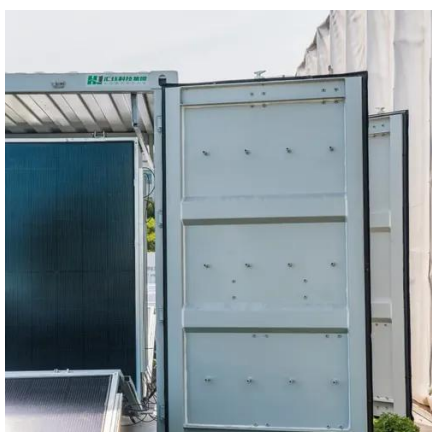

[COMMUNICATION BASE STATION DC ENERGY STORAGE ...](#)

How powerful is the battery energy storage system for the Democratic Republic of Congo s communication base station