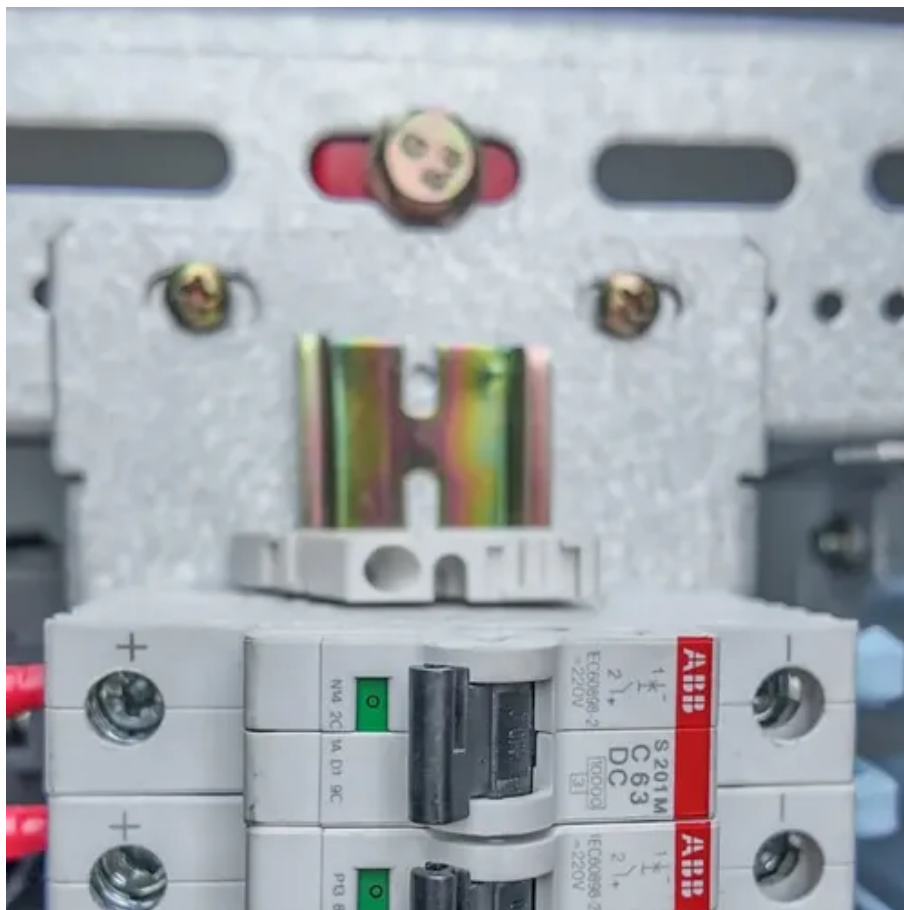

# 20w inverter 220v

## 20w inverter 220v

---

[phyfalip 2-Pack 220W Power Inverter for Dewalt 20V Battery,DC ...](#)

Experience reliable, portable power with our Dewalt-compatible battery inverter, designed to effortlessly convert 18V/20V batteries into a 220W AC power source, perfect for charging your devices on the go.

### **Dc Ac 20W Inverter**

What is a DC AC 20W Inverter? A DC AC 20W inverter, also known as an inverter board, is a powerful device that takes low-voltage direct current (DC) from a 12V battery and converts it into standard ...