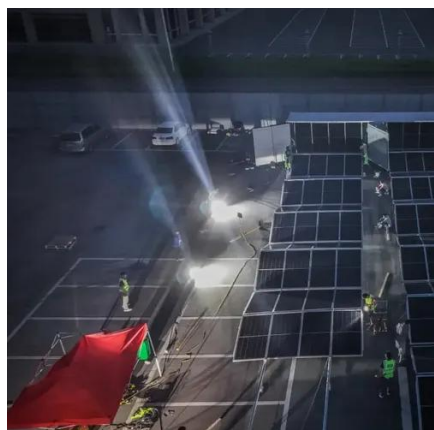

Containerized Data Center

Following the growing applications for edge computing, Delta is introducing a new generation of Containerized Data Center Solutions with flexible power and cooling designs, quick deployment and ...