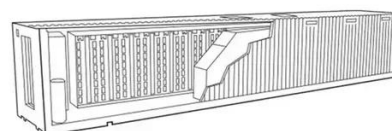

[Outdoor Power Cabinet , Power Cabinet , NPX06-H1](#)

LongXing outdoor power cabinet provides flexible size options, offers the ideal enclosure solution to build the whole base station inside.