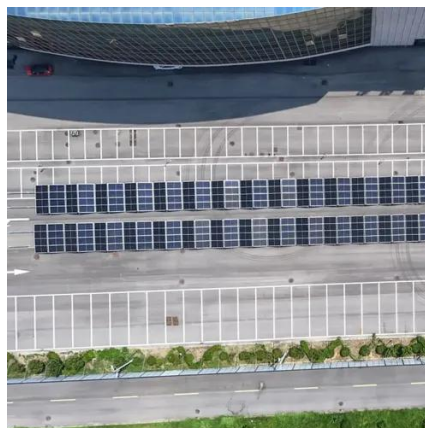

Application scenarios of energy storage battery products

[50 to 200kW Battery Energy Storage Systems](#)

Discover the MEGATRON Series - 50 to 200kW Battery Energy Storage Systems (BESS) tailored for commercial and industrial applications. These systems are install-ready and cost-effective, offering ...