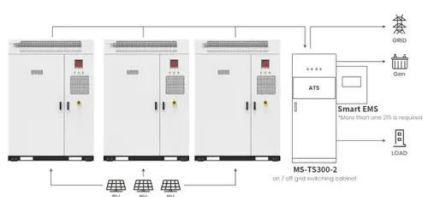

As a leading energy storage system supplier, Megarevo offers compact, integrated cabinet BESS designed for small C& I, hospitals, conferences, and weak power grid areas.