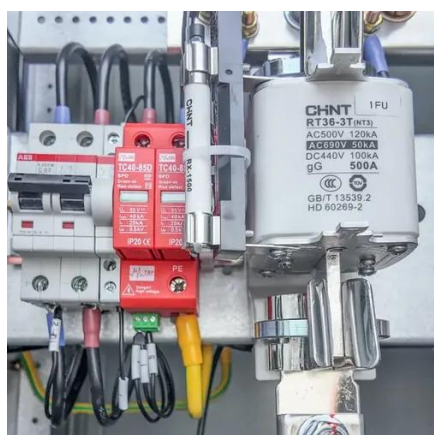

[PV Combiner DC Switch Box 2-way Input 2-way Output](#)