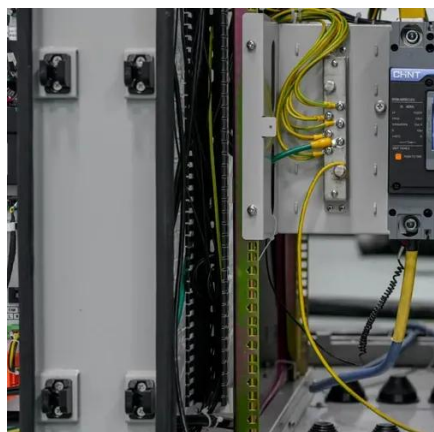

### 1MWh Energy Storage Container System

Its compact size allows for rapid deployment, making it an ideal fit for small microgrids, off-grid applications, or regional telecom base stations, providing reliable power without the need for large ...