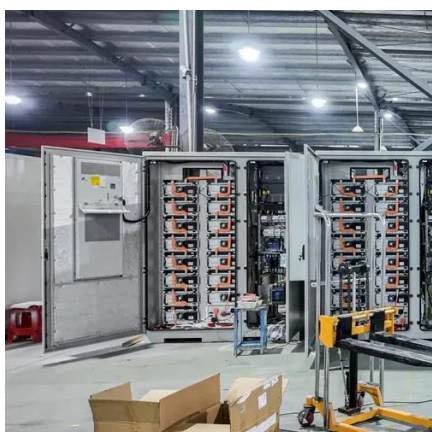

15mwh off-grid bess cabinet used for base stations in senegal

15mwh off-grid bess cabinet used for base stations in senegal

BATTERY ENERGY STORAGE SYSTEMS (BESS)

The compact power blocks allow the connection of power cables at input or output of BESS sub-systems control panels such as PCS, central and solar inverters. They combine high performance ratings (up ...

[100kW 215kWh All-in-One Battery Storage Cabinet \(iCON BESS\)](#)

The iCON 100kW 215kWh Battery Storage System is a fully integrated, on or off grid battery solution that has liquid cooled battery storage (215kWh), inverter (100kW), temperature control and fire safety ...

BESS Cabinet

What Is a BESS Cabinet? A BESS cabinet is an industrial enclosure that integrates battery energy storage and safety systems, and in many cases includes power conversion and control systems. It is ...