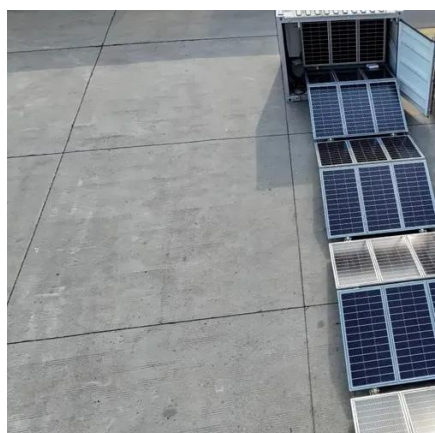

15mwh off-grid bess cabinet used for base stations in senegal

15mwh off-grid bess cabinet used for base stations in senegal

BATTERY ENERGY STORAGE SYSTEMS (BESS)

The compact power blocks allow the connection of power cables at input or output of BESS sub-systems control panels such as PCS, central and solar inverters. They combine high performance ratings (up ...

[100kW 215kWh All-in-One Battery Storage Cabinet \(iCON BESS\)](#)

The iCON 100kW 215kWh Battery Storage System is a fully integrated, on or off grid battery solution that has liquid cooled battery storage (215kWh), inverter (100kW), temperature control and fire safety ...

ALL-IN-ONE 15KW / 40.96KWH

The customer is located in an area with frequent power outages, and the YIY energy storage system serves as a backup power source to ensure uninterrupted power to critical loads. YIY photovoltaic ...

BESS Cabinet

What Is a BESS Cabinet? A BESS cabinet is an industrial enclosure that integrates battery energy storage and safety systems, and in many cases includes power conversion and control systems. It is ...