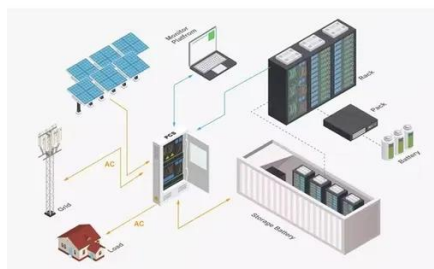

[OSHPD and Seismic Certified Lighting Inverter in Los Angeles](#)

Crucial Power Products offers Emergency Lighting Inverters which are certified by OSHPD and Seismic certification. Installed in Office Buildings, Factories, Hospitals, Schools and many more.

LAOS INDUSTRIAL

These commercial grade solar inverters are for large scale commercial applications. Ranging in size from 30,000 watts to 500kW, these central inverters convert DC solar power to usable AC power ...

IISC Series Compact Inverter Systems

IISC Inverters will operate the emergency load at full brightness with a transfer speed of 2 milliseconds and feature a compact cabinet design to accommodate installations with limited space.