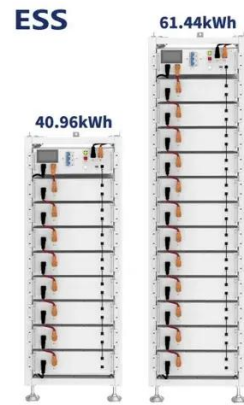

[Outdoor Energy Storage Cabinet: 105KW/215KWh All-in-One ...](#)

NextG Power introduces its Outdoor Energy Storage Cabinet--a compact, high-performance system delivering 105KW power and 215KWh capacity. Designed for harsh ...