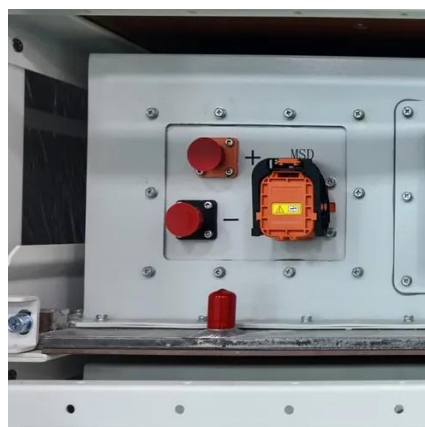

[Brazil Battery for 5G Base Station Market Entry](#)

The rapid deployment of 5G infrastructure across Brazil presents a compelling opportunity for battery manufacturers specializing in energy storage solutions tailored for telecom applications.