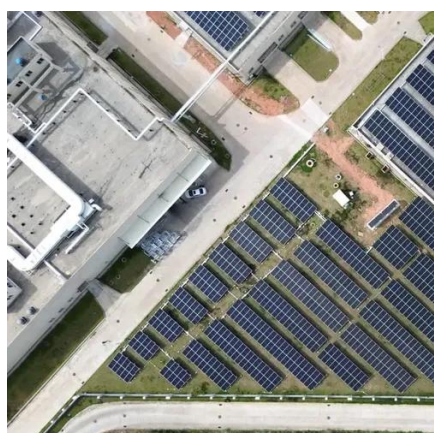

[HENTG POWER 120kW All-in-One Solar Inverter Boost Energy ...](#)

Integrated Design: Combines inverter, transformer, and high-voltage units in one compact unit, saving space and installation time. High-Efficiency Inverter: >98.5% conversion efficiency minimizes power ...