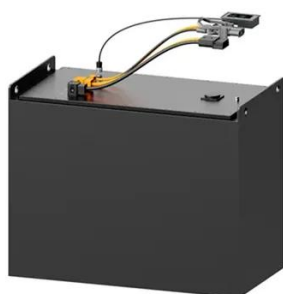

[SE10000H-US Home Hub Inverter, For 10.0kW Battery Access](#)